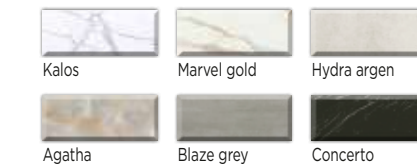

1 ACABADO TAPA / TOP FINISH / FINITION PLAN / FINITURA PIANO

• Cristal / Glass / Crystal / Vetro

• Porcelánico A / Ceramic A / Céramique A / Ceramica A