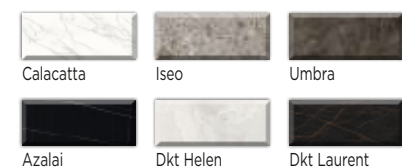

MEZZO KERAMIC A

1 ACABADO TAPA / TOP FINISH / FINITION PLAN / FINITURA PIANO

• Porcelánico A / Ceramic A / Céramique A / Ceramica A

• Porcelánico B / Ceramic B / Céramique B / Ceramica B

• Porcelánico C / Ceramic C / Céramique C / Ceramica C

2 ACABADO PATAS / LEG FINISH / FINITION PEDS / FINITURA GAMBE

• Metal Lacados CH / Painted CH / Verni CH / Metallo laccato CH

• Metal Colores RAL / Painted RAL / Verni RAL / Metallo laccato RAL

MEDIDAS / DIMENSIONS / DIMENSIONS / DIMENSIONI

MEZZO KERAMIC B OV

1 ACABADO TAPA / TOP FINISH / FINITION PLAN / FINITURA PIANO

• Porcelánico A / Ceramic A / Céramique A / Ceramica A

• Porcelánico B / Ceramic B / Céramique B / Ceramica B

• Porcelánico C / Ceramic C / Céramique C / Ceramica C

2 ACABADO PATAS / LEG FINISH / FINITION PEDS / FINITURA GAMBE

• Metal Lacados CH / Painted CH / Verni CH / Metallo laccato CH

• Metal Colores RAL / Painted RAL / Verni RAL / Metallo laccato RAL

MEDIDAS / DIMENSIONS / DIMENSIONS / DIMENSIONI

MEZZO KERAMIC B RI

1 ACABADO TAPA / TOP FINISH / FINITION PLAN / FINITURA PIANO

• Porcelánico A / Ceramic A / Céramique A / Ceramica A

• Porcelánico B / Ceramic B / Céramique B / Ceramica B

• Porcelánico C / Ceramic C / Céramique C / Ceramica C

2 ACABADO PATAS / LEG FINISH / FINITION PEDS / FINITURA GAMBE

• Metal Lacados CH / Painted CH / Verni CH / Metallo laccato CH

• Metal Colores RAL / Painted RAL / Verni RAL / Metallo laccato RAL

MEDIDAS / DIMENSIONS / DIMENSIONS / DIMENSIONI

MEZZO A

MEDIDAS / DIMENSIONS / DIMENSIONS / DIMENSIONI

1 ACABADO TAPA / TOP FINISH / FINITION PLAN / FINITURA PIANO

• Madera / Wood / Bois / Legno

2 ACABADO PATAS / LEG FINISH / FINITION PEDS / FINITURA GAMBE

• Metal Lacados CH / Painted CH / Verni CH / Metallo laccato CH

• Metal Colores RAL / Painted RAL / Verni RAL / Metallo laccato RAL

MEZZO B

MEDIDAS / DIMENSIONS / DIMENSIONS / DIMENSIONI