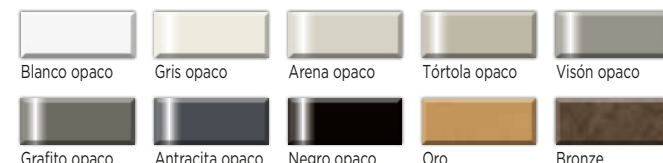

• Metal Lacados CH / Painted CH / Verni CH / Metallo laccato CH

• Metal Colores RAL / Painted RAL / Verni RAL / Metallo laccato RAL

SUE

1 ACABADO TAPA / TOP FINISH / FINITION PLAN / FINITURA PIANO

• Cristal / Glass / Crystal / Vetro